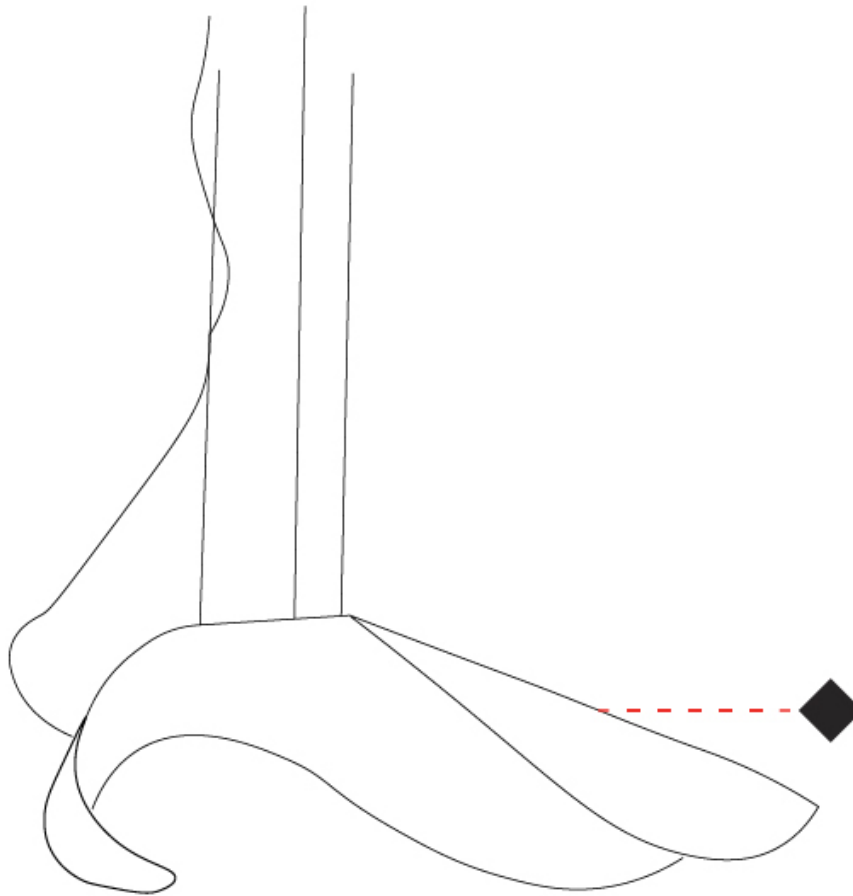

D131469-

PROJECT

TYPE

SPECIFIER

QUANTITY

DATE

D