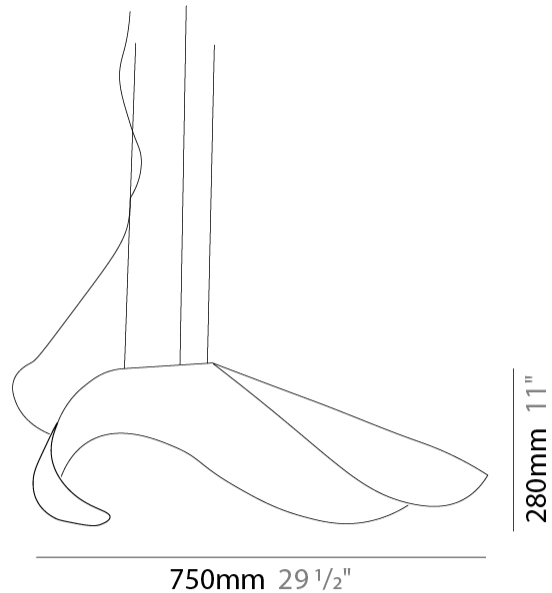

GENERAL

Series: Non So!
Brand: Knikerboker
Division: Design
Mounting Type: Suspension
Mounting Location: Ceiling
Subcategory: Pendant

PHYSICAL

Shape: Round
Diameter (mm): 750
Diameter (in): 29 1/2
Height (mm): 280
Height (in): 11
Extension (mm): 2000
Extension (in): 78 3/4
Light Distribution: Asymmetric
Installation Requirement: Silicon Cable 2000mm / 78 3/4
Fixture Finish: EWH / EBK / MAN / COF / PRD / SLF / GLF / CLF / BRL / EWS / EWG / EWC / EWR / EBS / EBG / EBC / EBB / MAS / MAD / MAC / MAB / COS / CGO / CCL / CBL / PRS / PRG / PRC / PRB
Fixture Material: Metal
Cable Details: 3 Steel Cables 2000mm / 78 3/4 / Silicon Cable 2000mm / 78 3/4

ELECTRICAL

Lamp Type: LED
Total Output Wattage (W): 20
Dimming: Tri-Mode (Non-Dimming and Phase Dimming (120Vac only) and 0-10V Dimming)
Driver Included: Yes
Driver Location: Integrated
Driver Type: Constant Current - Universal
Driver Class: Class 2
Input Voltage (V): 120 - 277
Constant Current (MA): 250
Upon Request: 0-10Vdc dimming / Phase dimming @120Vac / 277Vac

LED

Number of LEDs: 2
Color Temperature (°K): 3000
Max. Delivered Lumen (lm): 2200
CRI: >85 CRI
Lamp Life (hrs): 50000

OPTICAL

RATINGS AND CERTIFICATIONS

Certified By: CSA Certified to UL and CSA Standards
IP rating: IP20