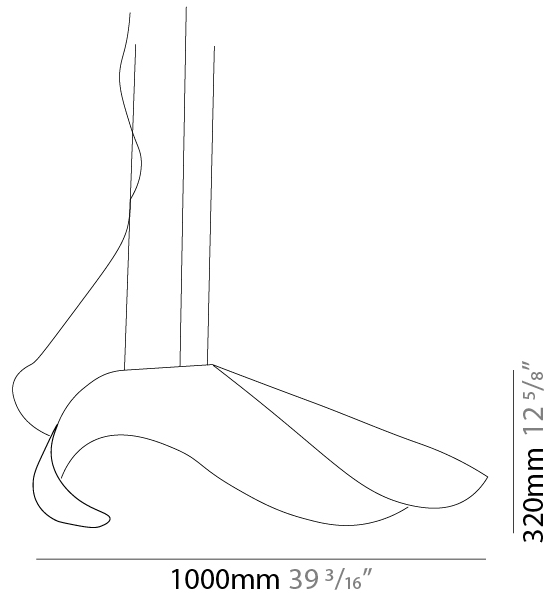

GENERAL

Series: Non So!
Brand: Knikerboker
Division: Design
Mounting Type: Suspension
Mounting Location: Ceiling
Subcategory: Pendant

PHYSICAL

Shape: Round
Diameter (mm): 1000
Diameter (in): 39 3/8
Width (mm): 320
Width (in): 12 5/8
Extension (mm): 2000
Extension (in): 78 3/4
Light Distribution: Asymmetric
Fixture Finish: EWH / EBK / MAN / COF / PRD / SLF / GLF / CLF / BRL / EWS / EWG / EWC / EWR / EBS / EBG / EBC / EBC / EBB / MAS / MAD / MAC / MAB / COS / CGO / CCL / CBL / PRS / PRG / PRC / PRB
Fixture Material: Metal
Cable Details: 3 Steel Cables 2000mm / 78 3/4 / Silicon Cable 2000mm / 78 3/4

ELECTRICAL

Lamp Type: LED
Bulb Included: Bulb Included
Total Output Wattage (W): 30
Dimming: Tri-Mode (Non-Dimming and Phase Dimming (120Vac only) and 0-10V Dimming)
Driver Included: Yes
Driver Location: Integrated
Driver Type: Constant Current - Universal
Driver Class: Class 2
Input Voltage (V): 120 - 277
Constant Current (MA): 250
Upon Request: 0-10Vdc dimming / Phase dimming @120Vac / 277Vac

LED

Number of LEDs: 3
Color Temperature (°K): 3000
Max. Delivered Lumen (lm): 3300
CRI: >85 CRI
Lamp Life (hrs): 50000

OPTICAL

RATINGS AND CERTIFICATIONS

Certified By: CSA Certified to UL and CSA Standards
IP rating: IP20